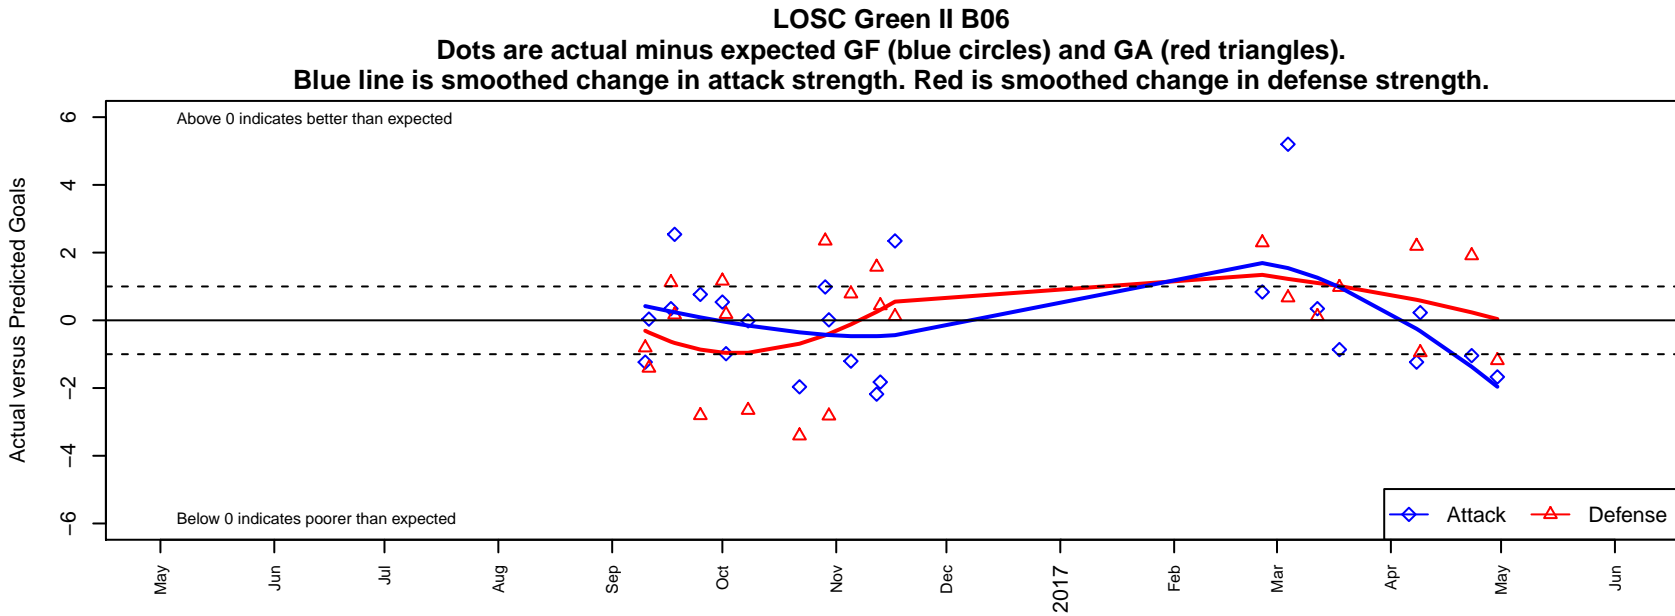

LOSC Green II B06

Crossfire Oregon–Lake Oswego SC
 Lake Oswego, OR
 B06 total strength=621
 attack=0.78 defense=0.37
 fall league = PTT B06 Div 1 Blue
 spr league = Spr OYS B06 Div 1 Blue

alt names used:
 LOSC 06B Green 2
 LOSC 06B Green 2
 LOSC 06B Green 2

Venues played:
 2016 PTT B06 Division 1 Blue
 2016 OYS Founders Cup B06
 2016 Spr OYS B06 Division 1 Blue

**attack and defense variance (black dot)
relative to other teams
and top 10 in region**

**attack and defense rating
relative to others at age
and all opponents in last 13 months**