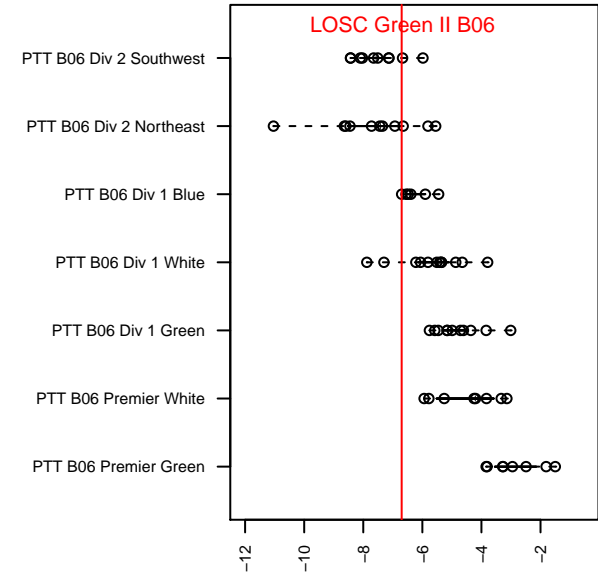

LOSC Green II B06

Crossfire Oregon–Lake Oswego SC
 Lake Oswego, OR
 B06 total strength=621
 attack=0.78 defense=0.37
 fall league = PTT B06 Div 1 Blue
 spr league = Spr OYS B06 Div 1 Blue

alt names used:
 LOSC 06B Green 2
 LOSC 06B Green 2
 LOSC 06B Green 2

Venues played:
 2016 PTT B06 Division 1 Blue
 2016 OYS Founders Cup B06
 2016 Spr OYS B06 Division 1 Blue

**attack and defense variance (black dot)
relative to other teams
and top 10 in region**

**attack and defense rating
relative to others at age
and all opponents in last 13 months**