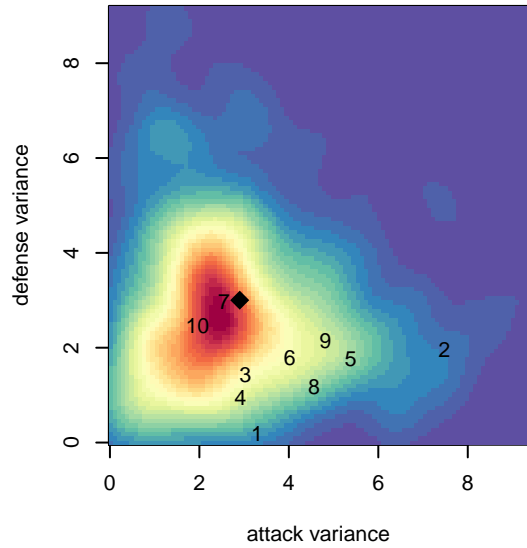

LOSC Green II B06

Crossfire Oregon–Lake Oswego SC
 Lake Oswego, OR
 B06 total strength=621
 attack=0.78 defense=0.37
 fall league = PTT B06 Div 1 Blue
 spr league = Spr OYS B06 Div 1 Blue

alt names used:
 LOSC 06B Green 2
 LOSC 06B Green 2
 LOSC 06B Green 2

Venues played:
 2016 PTT B06 Division 1 Blue
 2016 OYS Founders Cup B06
 2016 Spr OYS B06 Division 1 Blue

**attack and defense variance (black dot)
relative to other teams
and top 10 in region**

**attack and defense rating
relative to others at age
and all opponents in last 13 months**