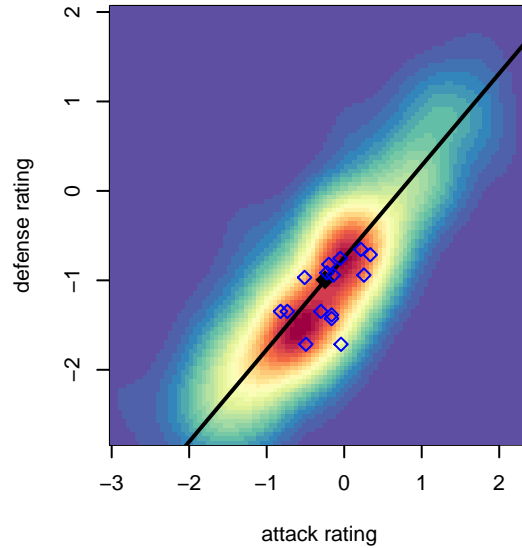

LOSC Green II B06

Crossfire Oregon–Lake Oswego SC
 Lake Oswego, OR
 B06 total strength=621
 attack=0.78 defense=0.37
 fall league = PTT B06 Div 1 Blue
 spr league = Spr OYS B06 Div 1 Blue

alt names used:
 LOSC 06B Green 2
 LOSC 06B Green 2
 LOSC 06B Green 2

Venues played:
 2016 PTT B06 Division 1 Blue
 2016 OYS Founders Cup B06
 2016 Spr OYS B06 Division 1 Blue

**attack and defense variance (black dot)
relative to other teams
and top 10 in region**

**attack and defense rating
relative to others at age
and all opponents in last 13 months**